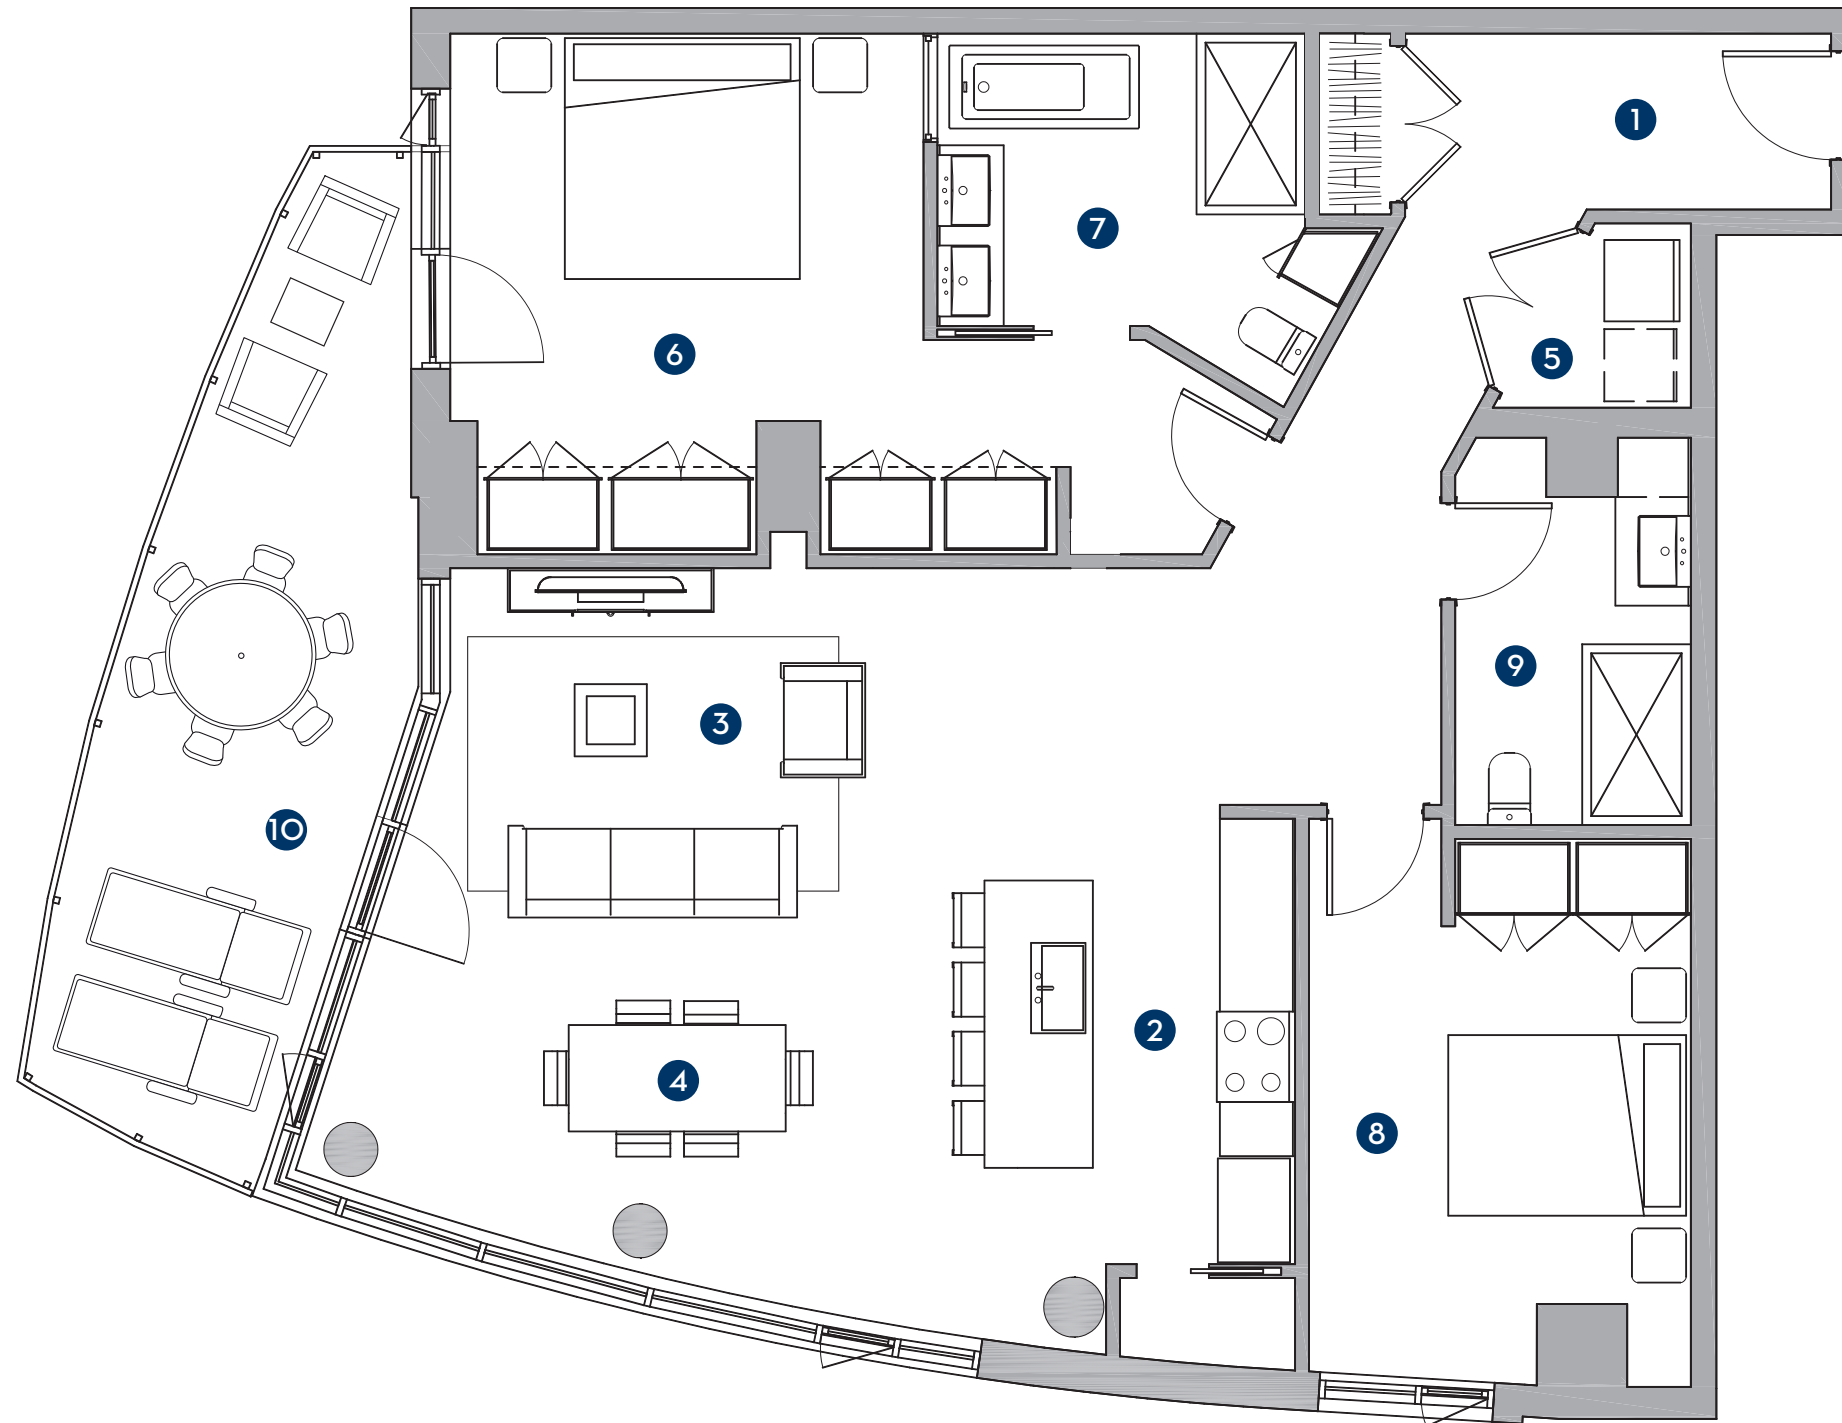

# AQUABLU

STYLE DE VIE RIVERAIN  
SAINTE-DOROTHÉE

**AQUABLU.CA**  
514 654-AQUA (2782)

108, Chemin du bord-de-l'eau,  
Sainte-Dorothée (Québec) H7X 1S6

MYSTIC			
2	2		
1 388 pi <sup>2</sup> sq.ft.	129 m <sup>2</sup>	SUPERFICIE / AREA	
187 pi <sup>2</sup> sq.ft.	17 m <sup>2</sup>	BALCON / BALCONY	
<b>1 575 pi<sup>2</sup> sq.ft.</b>	<b>146 m<sup>2</sup></b>	<b>TOTAL</b>	
9,7 pi ft.	2,9 m	PLAFOND / CEILING	
ÉTAGE / FLOOR 7			

- 1 Hall d'entrée  
Foyer  
11'-10" x 4'-11"
- 2 Cuisine  
Kitchen  
9'-6" x 12'-4"
- 3 Séjour  
Living room  
13'-11" x 10'-4"
- 4 Salle à manger  
Dining room  
16'-7" x 8'-0"
- 5 Salle de lavage  
Laundry room  
3'-7" x 5'-1"
- 6 Chambre principale  
Master bedroom  
13'-1" x 14'-5"
- 7 Salle de bain  
Bathroom  
10'-2" x 8'-1"
- 8 Chambre 2  
Bedroom 2  
10'-7" x 14'-0"
- 9 Salle de bain  
Bathroom  
6'-6" x 11'-0"
- 10 Balcon  
Balcony  
8'-4" x 29'-0"

The areas shown on the floor plans are the gross area of the unit. Gross area is the area measured from outside the exterior wall of the building to the middle of the dividing wall between the units and the common corridor walls. The net area measurements can only be taken when the building is built and the divisions are in place. The areas shown on the floor plans may differ substantially from the net area calculated by the surveyor in the certificate of location. Furniture and décor are displayed for illustration purposes only.